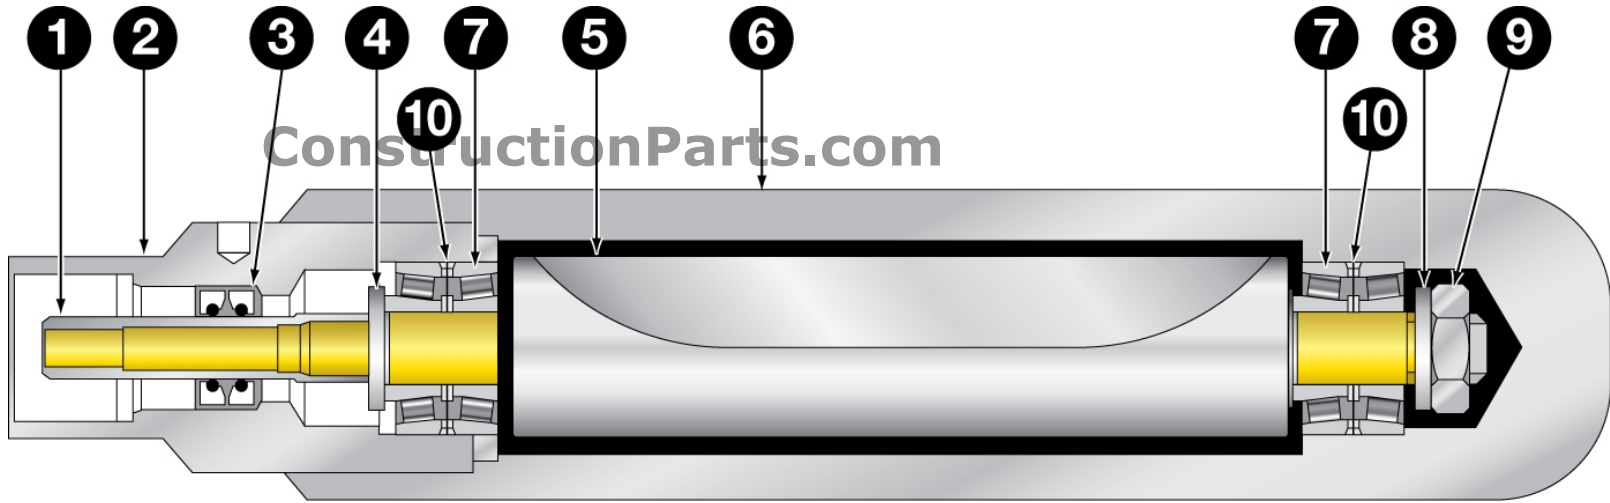

Part #W878-568, 2.25B

No.	Description	Qty	Part No.
1	Driver, Hex	1	384446
2	Assy, End Cap: W/ Seals	1	208268
3	Seal, Oil	2	*****
4	Washer, Flat	1	887016
5	Rotor	1	718365
6	Housing, Square	1	588368
7	Bearing, Ball	4	096020
8	Washer, Flat	1	887011
9	Nut, Hex Jam; L.H. Thd	1	432707
10	Shim	2	n/a

***We recommend using End Cap Assy's with pressed in seals, however these parts are available separately upon request.