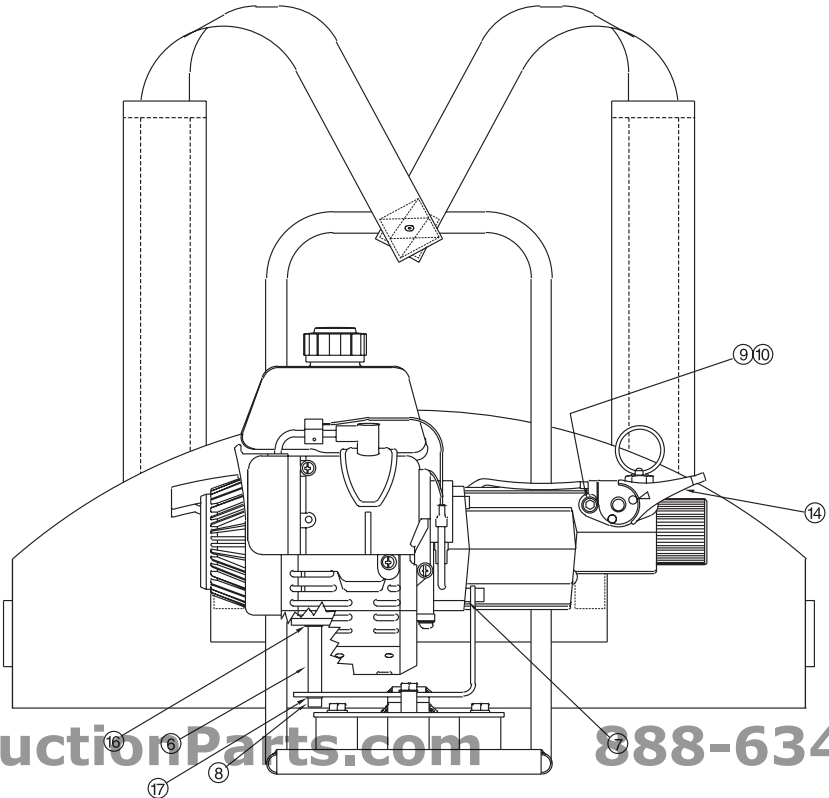

# 402000 – ASSY. BACKPACK UNIT

NOTE: THIS VIEW DOES NOT SHOW SHOULDER STRAP

ITEM	PART #	QTY.	DESCRIPTION	ITEM	PART #	QTY.	DESCRIPTION
1	402001	1	ASSY. FRAME, BACK- PACK UNIT; ROBIN	11	402168	1	WASHER, FLAT; CLUTCH
2	402100	1	ENGINE, ROBIN; 40.2cc; AIR COOLED	12	402167	1	CLUTCH, CENTRIFICAL
3	402002	1	ASSY. SPEED INCREASER; BACKPACK	13	402169	1	SCREW, SOCKET HEAD CAP; SELF LOCK, M6 X 20mm
4	402113	2	SCREW, SOCKET HEAD CAP; M6 x 45mm	14	402148	1	LEVER, THROTTLE; BACKPACK; ROBIN
5	402114	2	SCREW, SOCKET HEAD CAP; M6 x 30mm	15	402149	1	CABLE, THROTTLE; BACKPACK; ROBIN
6	402122	1	STANDOFF, LONG; BACKPACK; BLACK OXIDE	16	402139	1	WASHER, FLAT; ENGINE MOUNT; M6
7	402123	2	STANDOFF, SHORT; BACKPACK; BLACK OXIDE	17	402140	1	WASHER, LOCK; ENGINE MOUNT; M6
8	402120	1	SCREW, SOCKET HEAD CAP; M6 x 70mm	18	402143	1	ADJUSTER, SPEED LIMITER; BACKPACK
9	402116	2	SCREW, SOCKET HEAD CAP; 1/4-20 x 3/8	19	402144	1	WHEEL, LOCKING; ADJUSTER; BACKPACK
10	402117	2	WASHER, LOCK; STEEL, 1/4"	20	402154	1	METER, RPM/HOUR
				21	402128	1	ADAPTOR, QUICK DISCONNECT, BLACK OXIDE