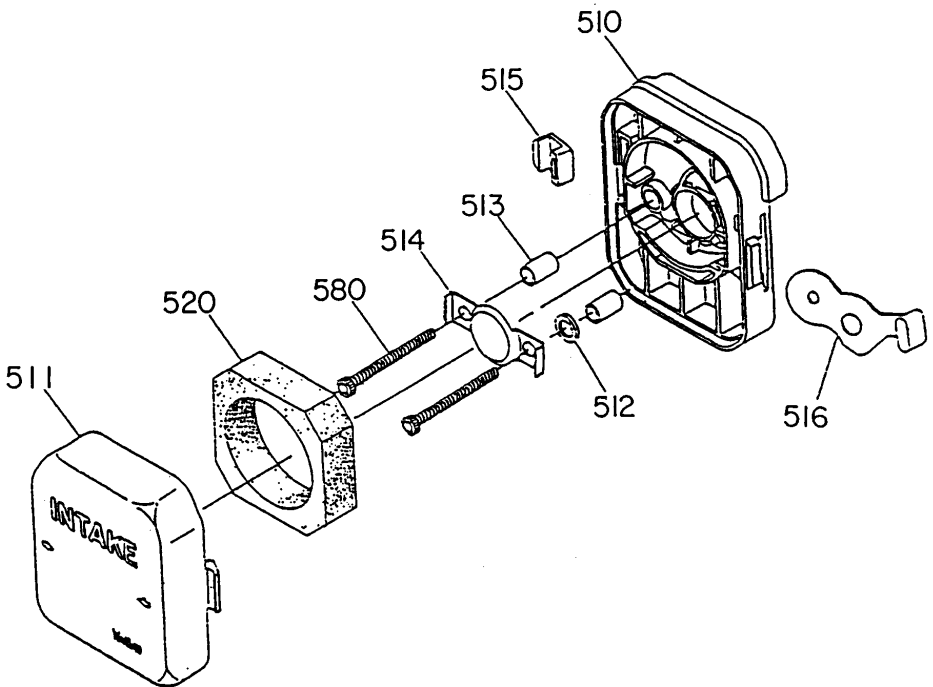

FIG. 310 – AIR CLEANER

REF.	PART #	PART NAME	QTY.	REMARKS	INTERCHANGEABLE PART NUMBER
510	541-30440-10	HOUSING	1	Wyco #402227	
511	523-30130-20	CLEANER COVER	1	Wyco #402202	
512	531-30030-50	WASHER	1		
513	523-30130-30	SLEEVE	2		
514	523-30130-40	PLATE	1		
515	531-30031-10	CLIP	1		
516	531-30030-30	CHOKE VALVE	1		
520	541-30440-20	FILTER	1	Wyco #402203	
580	011-90598-10	SOCKET HEAD BOLT	2		

structionParts.com

structionParts.com

888-634-42