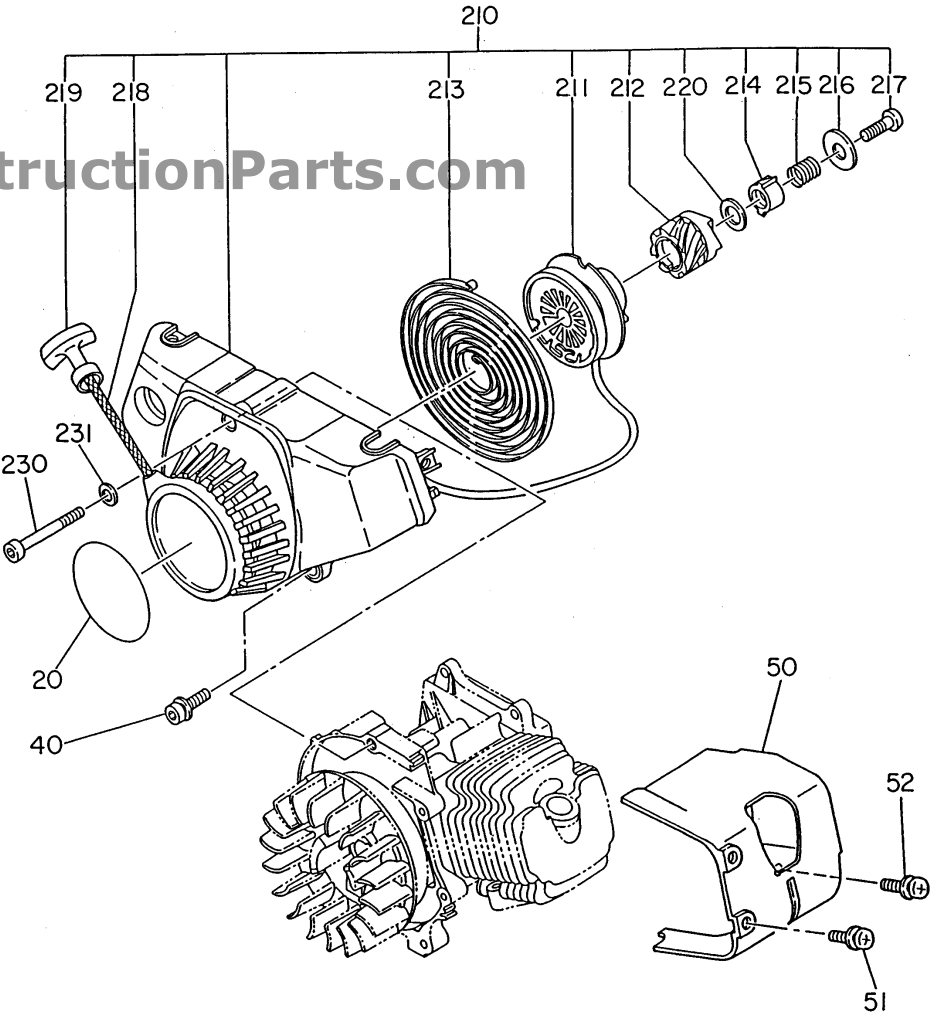

FIG. 500 – RECOIL STARTER AY

REF.	PART #	PART NAME	QTY.	REMARKS	INTERCHANGEABLE PART NUMBER
20	541-95002-00	LABEL (MODEL)	1		
40	011-90597-90	SOCKET HEAD BOLT	2		
50	541-55003-00	CYLINDER COVER	1		
51	004-37051-40	SCREW AND WASHER AY	1		
52	004-37052-00	SCREW AND WASHER AY	1		
210	541-50400-00	RECOIL STARTER AY	1	Wyco #402204	
211	541-50010-10	REEL	1	Wyco #402205	
212	541-50010-20	RATCHET	1	Wyco #402206	
213	541-50010-30	SPIRAL SPRING	1	Wyco #402207	
214	541-50010-40	RATCHET GUIDE	1	Wyco #402208	
215	541-50010-50	FRICTION SPRING	1	Wyco #402209	
216	541-50010-60	WASHER	1		
217	524-50010-10	BIND SCREW	1		
218	541-50011-40	STARTER ROPE	1	Wyco #402210	
219	530-50021-10	STARTER KNOBE CP	1	Wyco #402211	
220	541-50012-20	THRUST WASHER	1		
230	011-90596-60	SOCKET HEAD BOLT	1		
231	003-10050-00	WASHER	1