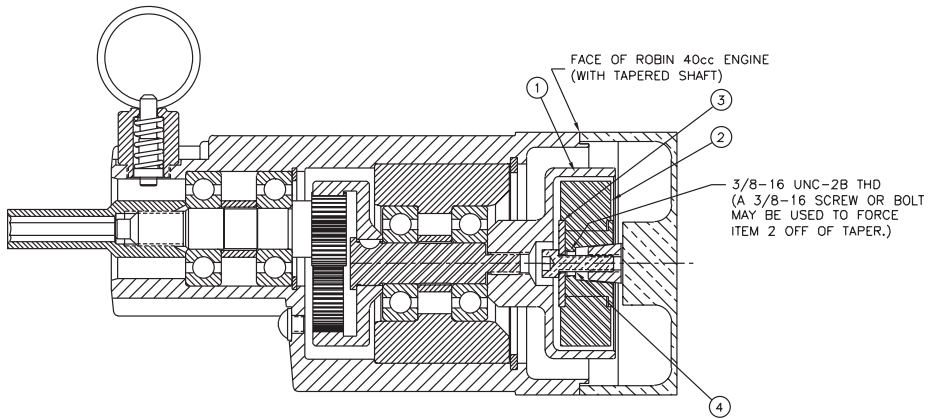

402006 – REPLACEMENT CLUTCH KIT

REF.	PART #	PART NAME	QTY.	REMARKS	INTERCHANGEABLE PART NUMBER
	402166	DRUM, CLUTCH; NORAM	1		
	402167	ASSY, CLUTCH; NORAM	1		
	402168	WASHER, FLAT; CLUTCH	1		
	402169	SCREW, SOCKET HEAD CAP; SELF LOCK; M6 X 20mm	1		

structionParts.com

structionParts.com

888-634-42