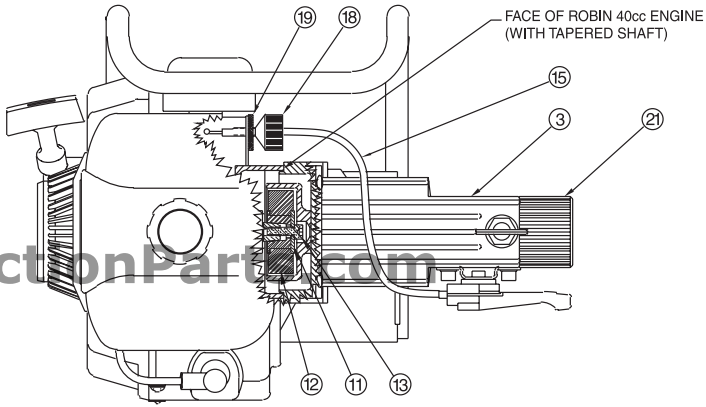

# 402000 – ASSY. BACKPACK UNIT

NOTE: THIS VIEW DOES NOT SHOW SHOULDER STRAP

ITEM	PART #	QTY.	DESCRIPTION	ITEM	PART #	QTY.	DESCRIPTION
1	402001	1	ASSY. FRAME, BACK- PACK UNIT; ROBIN	11	402168	1	WASHER, FLAT; CLUTCH
2	402100	1	ENGINE, ROBIN; 40.2cc; AIR COOLED	12	402167	1	CLUTCH, CENTRIFICAL
3	402002	1	ASSY. SPEED INCREASER; BACKPACK	13	402169	1	SCREW, SOCKET HEAD CAP; SELF LOCK, M6 X 20mm
4	402113	2	SCREW, SOCKET HEAD CAP; M6 x 45mm	14	402148	1	LEVER, THROTTLE; BACKPACK; ROBIN
5	402114	2	SCREW, SOCKET HEAD CAP; M6 x 30mm	15	402149	1	CABLE, THROTTLE; BACKPACK; ROBIN
6	402122	1	STANDOFF, LONG; BACKPACK; BLACK OXIDE	16	402139	1	WASHER, FLAT; ENGINE MOUNT; M6
7	402123	2	STANDOFF, SHORT; BACKPACK; BLACK OXIDE	17	402140	1	WASHER, LOCK; ENGINE MOUNT; M6
8	402120	1	SCREW, SOCKET HEAD CAP; M6 x 70mm	18	402143	1	ADJUSTER, SPEED LIMITER; BACKPACK
9	402116	2	SCREW, SOCKET HEAD CAP; 1/4-20 x 3/8	19	402144	1	WHEEL, LOCKING; ADJUSTER; BACKPACK
10	402117	2	WASHER, LOCK; STEEL, 1/4"	20	402154	1	METER, RPM/HOUR
				21	402128	1	ADAPTOR, QUICK DISCONNECT, BLACK OXIDE