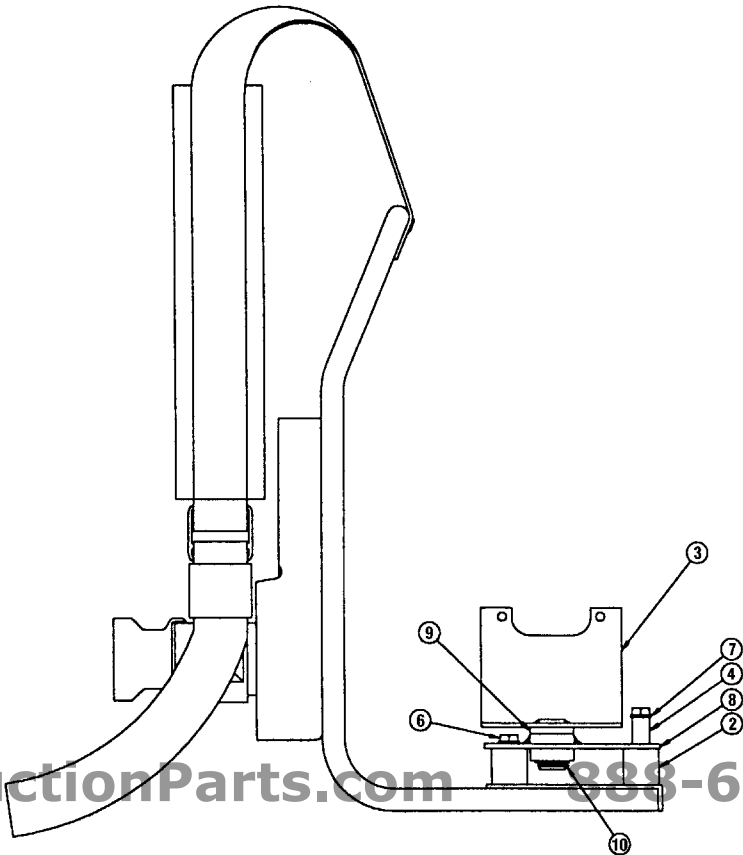

# 402000 – ASSY. BACKPACK UNIT

NOTE: THIS VIEW DOES NOT SHOW SHOULDER STRAP

ITEM	PART #	QTY.	DESCRIPTION	ITEM	PART #	QTY.	DESCRIPTION
1	402001	1	ASSY. FRAME, BACK- PACK UNIT; ROBIN	11	402168	1	WASHER, FLAT; CLUTCH
2	402100	1	ENGINE, ROBIN; 40.2cc; AIR COOLED	12	402167	1	CLUTCH, CENTRIFICAL
3	402002	1	ASSY. SPEED INCREASER; BACKPACK	13	402169	1	SCREW, SOCKET HEAD CAP; SELF LOCK, M6 X 20mm
4	402113	2	SCREW, SOCKET HEAD CAP; M6 x 45mm	14	402148	1	LEVER, THROTTLE; BACKPACK; ROBIN
5	402114	2	SCREW, SOCKET HEAD CAP; M6 x 30mm	15	402149	1	CABLE, THROTTLE; BACKPACK; ROBIN
6	402122	1	STANDOFF, LONG; BACKPACK; BLACK OXIDE	16	402139	1	WASHER, FLAT; ENGINE MOUNT; M6
7	402123	2	STANDOFF, SHORT; BACKPACK; BLACK OXIDE	17	402140	1	WASHER, LOCK; ENGINE MOUNT; M6
8	402120	1	SCREW, SOCKET HEAD CAP; M6 x 70mm	18	402143	1	ADJUSTER, SPEED LIMITER; BACKPACK
9	402116	2	SCREW, SOCKET HEAD CAP; 1/4-20 x 3/8	19	402144	1	WHEEL, LOCKING; ADJUSTER; BACKPACK
10	402117	2	WASHER, LOCK; STEEL, 1/4"	20	402154	1	METER, RPM/HOUR
				21	402128	1	ADAPTOR, QUICK DISCONNECT, BLACK OXIDE

# 402001 – ASSY. FRAME BACKPACK UNIT

ITEM	PART #	QTY.	DESCRIPTION	ITEM	PART #	QTY.	DESCRIPTION
1	402115	1	FRAME, BACKPACK; BEND/WELD	7	883126	6	WASHER, LOCK; 5/16"
2	402111	3	ISOLATOR, RUBBER; BACKPACK	8	402103	1	PLATE, MOUNTING; ISOLATOR; BACKPACK
3	402138	1	ASSY, BRACKET; ENGINE MOUNT; BACKPACK	9	402112	1	BEARING, OIL-IMPREG; FLANGE; BACKPACK
4	402147	1	BUMPER, STANDOFF; BACKPACK; BLACK OXIDE	10	402109	1	RING, RETAINING; EXTERNAL
5	402145	1	SCREW, HEX HEAD CAP; 5/16 x 1.25	11	402129	1	SHOULDER STRAP, BACKPACK UNIT
6	402108	5	SCREW, HEX HEAD CAP; 5/16 x .50	12	415311	3	RIVET, POP; STEEL PLATED