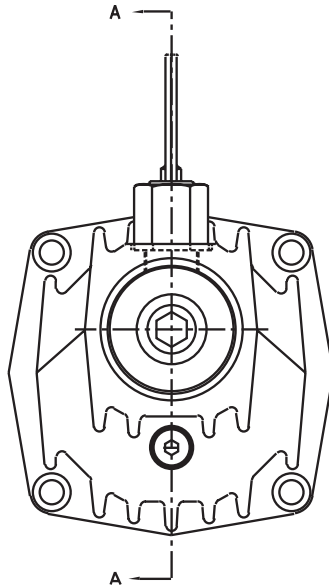

402002 – ASSY, SPEED INCREASER

ITEM	PART #	QTY.	DESCRIPTION	ITEM	PART #	QTY.	DESCRIPTION
1	803701	1	SPRING, C0390-047-1000-S	11	402102	1	HOUSING, SPEED INCREASER; MACHINED
2	343703	1	PLUNGER, BLACK OXIDE	12	612210	1	KEY, WOODRUFF
3	703701	1	RING, SPLIT	13	402104	1	SHAFT, INPUT; SPEED INCREASER
4	113706	1	PLUNGER BODY; BLACK OXIDE	14	402133	1	GEAR, INTERNAL
5	402125	1	RING, RETAINING; INTERNAL	15	402152	1	SCREW, BUTTON CAP; 1/4-28 X .25
6	402126	1	SHAFT, PINION GEAR	16	419661	4	BEARING, BALL; DEEP GROOVE
7	402105	1	BEARING ADAPTER; SPEED INCREASER	17	402136	1	DRIVER, HEX; BACK-PACK; BLACK OXIDE
8	402107	1	RING, SNAP; STEEL	18	402153	1	WASHER, NYLON; .252 ID X .472 OD
9	402166	1	CLUTCH DRUM				
10	402131	2	SPACER, BEARING