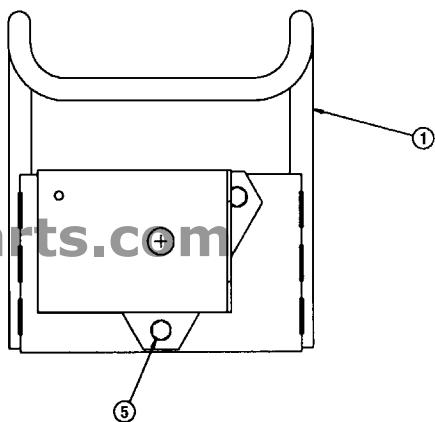

NOTE: THIS VIEW DOES NOT SHOW SHOULDER STRAP

structionParts.com 888-634-42

402002 – ASSY, SPEED INCREASER

ITEM	PART #	QTY.	DESCRIPTION	ITEM	PART #	QTY.	DESCRIPTION
1	803701	1	SPRING, C0390-047-1000-S	11	402102	1	HOUSING, SPEED INCREASER; MACHINED
2	343703	1	PLUNGER, BLACK OXIDE	12	612210	1	KEY, WOODRUFF
3	703701	1	RING, SPLIT	13	402104	1	SHAFT, INPUT; SPEED INCREASER
4	113706	1	PLUNGER BODY; BLACK OXIDE	14	402133	1	GEAR, INTERNAL
5	402125	1	RING, RETAINING; INTERNAL	15	402152	1	SCREW, BUTTON CAP; 1/4-28 X .25
6	402126	1	SHAFT, PINION GEAR	16	419661	4	BEARING, BALL; DEEP GROOVE
7	402105	1	BEARING ADAPTER; SPEED INCREASER	17	402136	1	DRIVER, HEX; BACK-PACK; BLACK OXIDE
8	402107	1	RING, SNAP; STEEL	18	402153	1	WASHER, NYLON; .252 ID X .472 OD
9	402166	1	CLUTCH DRUM				
10	402131	2	SPACER, BEARING