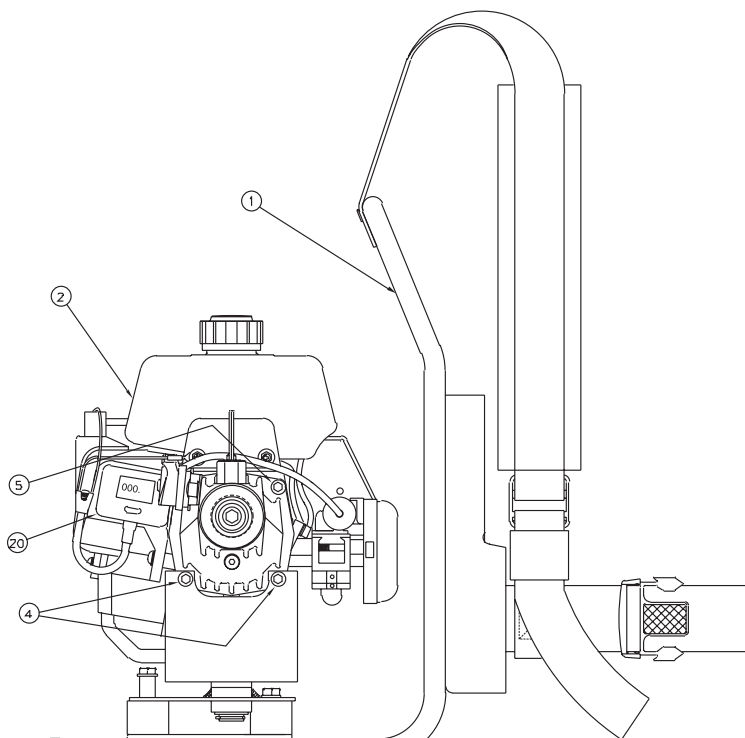

# 402000 – ASSY. BACKPACK UNIT

NOTE: THIS VIEW DOES NOT SHOW SHOULDER STRAP

ITEM	PART #	QTY.	DESCRIPTION	ITEM	PART #	QTY.	DESCRIPTION
1	402001	1	ASSY. FRAME, BACK- PACK UNIT; ROBIN	11	402168	1	WASHER, FLAT; CLUTCH
2	402100	1	ENGINE, ROBIN; 40.2cc; AIR COOLED	12	402167	1	CLUTCH, CENTRIFICAL
3	402002	1	ASSY. SPEED INCREASER; BACKPACK	13	402169	1	SCREW, SOCKET HEAD CAP; SELF LOCK, M6 X 20mm
4	402113	2	SCREW, SOCKET HEAD CAP; M6 x 45mm	14	402148	1	LEVER, THROTTLE; BACKPACK; ROBIN
5	402114	2	SCREW, SOCKET HEAD CAP; M6 x 30mm	15	402149	1	CABLE, THROTTLE; BACKPACK; ROBIN
6	402122	1	STANDOFF, LONG; BACKPACK; BLACK OXIDE	16	402139	1	WASHER, FLAT; ENGINE MOUNT; M6
7	402123	2	STANDOFF, SHORT; BACKPACK; BLACK OXIDE	17	402140	1	WASHER, LOCK; ENGINE MOUNT; M6
8	402120	1	SCREW, SOCKET HEAD CAP; M6 x 70mm	18	402143	1	ADJUSTER, SPEED LIMITER; BACKPACK
9	402116	2	SCREW, SOCKET HEAD CAP; 1/4-20 x 3/8	19	402144	1	WHEEL, LOCKING; ADJUSTER; BACKPACK
10	402117	2	WASHER, LOCK; STEEL, 1/4"	20	402154	1	METER, RPM/HOUR
				21	402128	1	ADAPTOR, QUICK DISCONNECT, BLACK OXIDE