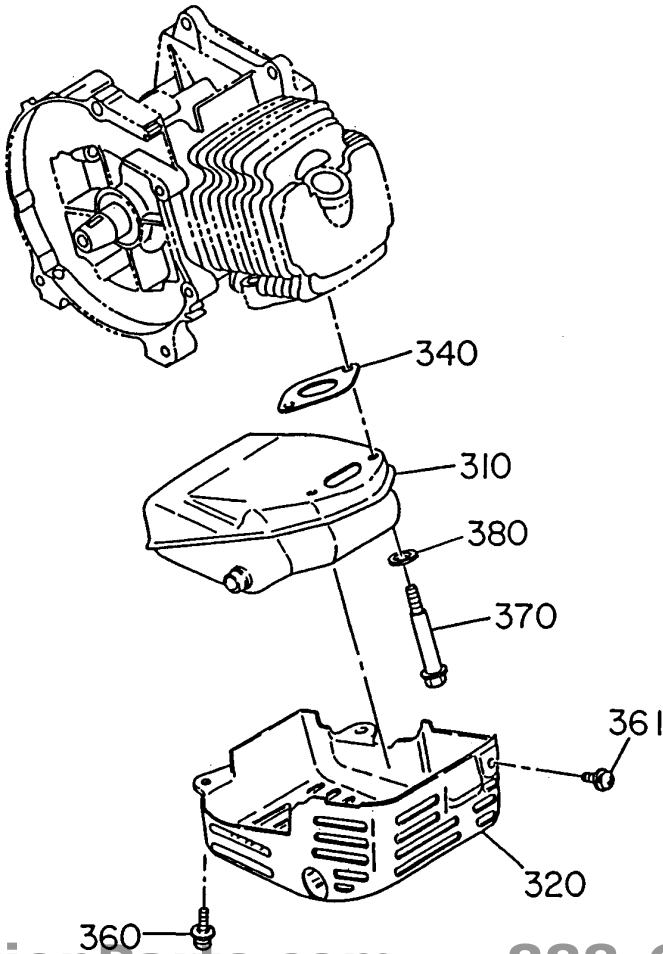

FIG. 300 – MUFFLER

REF.	PART #	PART NAME	QTY.	REMARKS	INTERCHANGEABLE PART NUMBER
310	532-30060-00	MUFFLER CP	1	Wyco #402201	
320	541-35001-00	MUFFLER COVER	1	Wyco #402226	
340	532-35002-00	GASKET (MUFFLER)	1	Wyco #402225	
360	004-37061-60	SCREW AY	2		
361	004-37051-40	SCREW AND WASHER AY	1		
370	011-90698-30	SOCKET HEAD BOLT	2		
380	003-10060-00	WASHER	2		

structionParts.com

structionParts.com

888-634-42