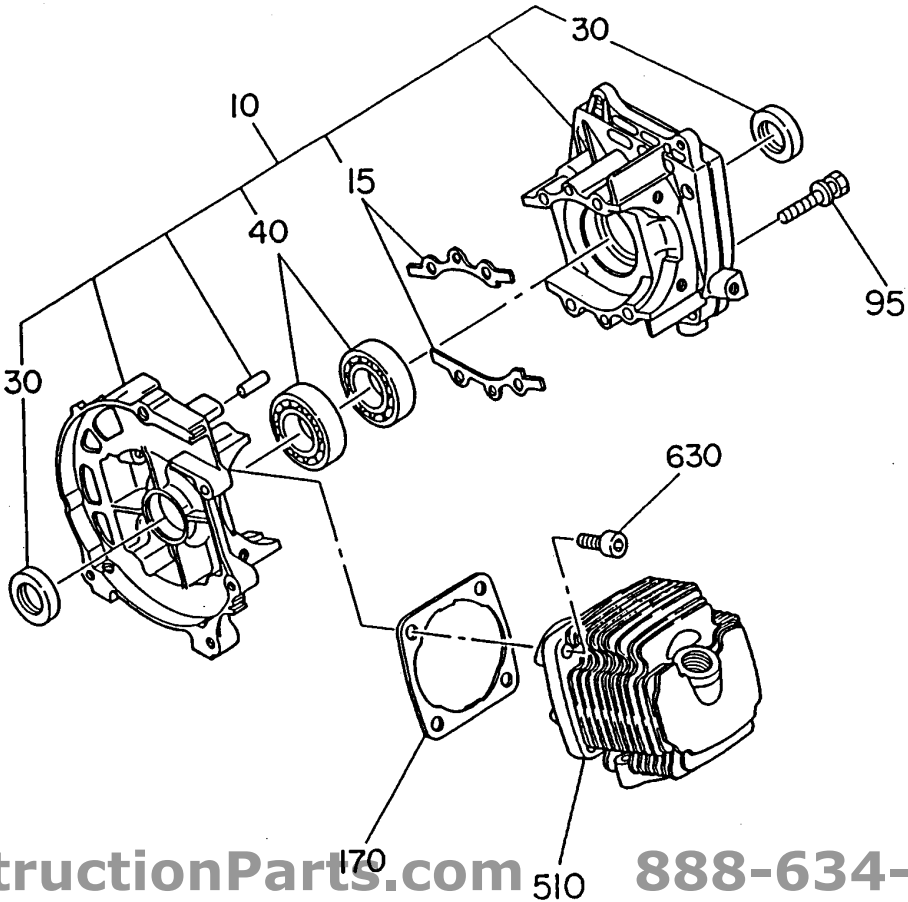

FIG. 100 – CRANKCASE & CYLINDER

REF.	PART #	PART NAME	QTY.	REMARKS	INTERCHANGEABLE PART NUMBER
10	541-10050-00	CRANKCASE CP	1		
15	541-15012-00	GASKET (CRANKCASE)	1		
30	044-01599-71	OIL SEAL	2	TC15257	KN21-116A
40	060-01598-80	BALL BEARING	2	BB6202C3	
95	011-90599-40	SOCKET HEAD BOLT	4		EC03-9302
170	541-15005-00	CYLINDER PACKING	1		
510	541-15003-00	CYLINDER	1		
630	011-90699-90	SOCKET HEAD BOLT	4		EC03-152

structionParts.com

structionParts.com 510 888-634-42