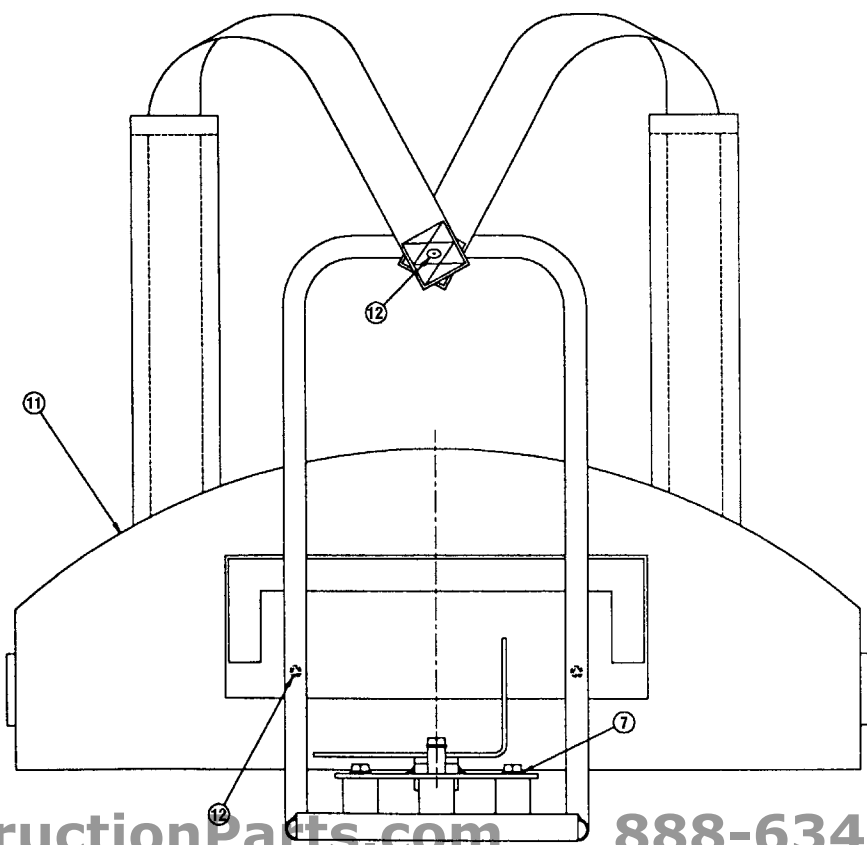

NOTE: THIS VIEW DOES NOT SHOW SHOULDER STRAP

structionParts.com 888-634-42

402002 – ASSY, SPEED INCREASER

ITEM	PART #	QTY.	DESCRIPTION	ITEM	PART #	QTY.	DESCRIPTION
1	803701	1	SPRING, C0390-047-1000-S	11	402102	1	HOUSING, SPEED INCREASER; MACHINED
2	343703	1	PLUNGER, BLACK OXIDE	12	612210	1	KEY, WOODRUFF
3	703701	1	RING, SPLIT	13	402104	1	SHAFT, INPUT; SPEED INCREASER
4	113706	1	PLUNGER BODY; BLACK OXIDE	14	402133	1	GEAR, INTERNAL
5	402125	1	RING, RETAINING; INTERNAL	15	402152	1	SCREW, BUTTON CAP; 1/4-28 X .25
6	402126	1	SHAFT, PINION GEAR	16	419661	4	BEARING, BALL; DEEP GROOVE
7	402105	1	BEARING ADAPTER; SPEED INCREASER	17	402136	1	DRIVER, HEX; BACK-PACK; BLACK OXIDE
8	402107	1	RING, SNAP; STEEL	18	402153	1	WASHER, NYLON; .252 ID X .472 OD
9	402166	1	CLUTCH DRUM				
10	402131	2	SPACER, BEARING