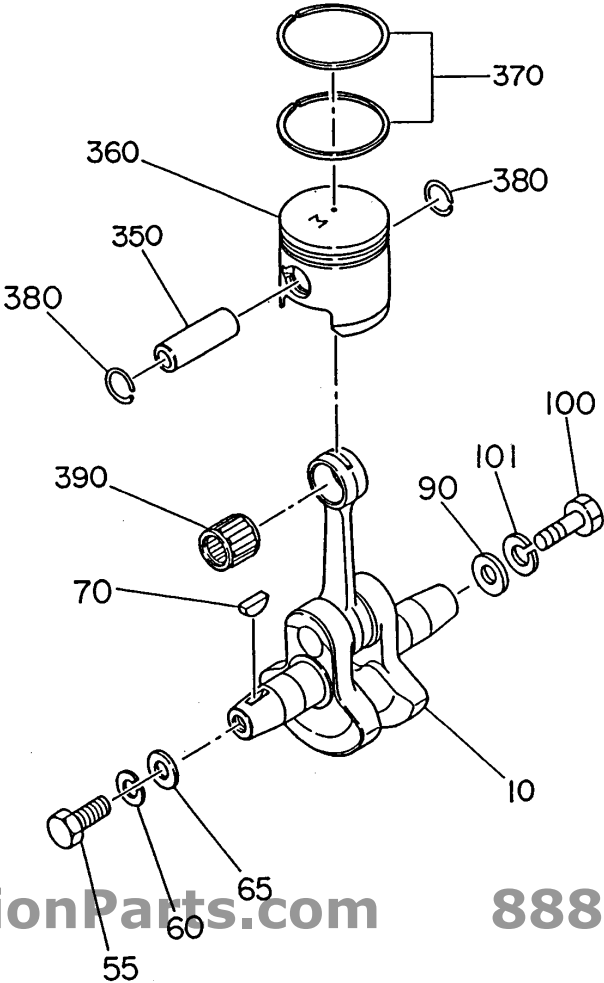

# 402002 – ASSY, SPEED INCREASER

ITEM	PART #	QTY.	DESCRIPTION	ITEM	PART #	QTY.	DESCRIPTION
1	803701	1	SPRING, C0390-047-1000-S	11	402102	1	HOUSING, SPEED INCREASER; MACHINED
2	343703	1	PLUNGER, BLACK OXIDE	12	612210	1	KEY, WOODRUFF
3	703701	1	RING, SPLIT	13	402104	1	SHAFT, INPUT; SPEED INCREASER
4	113706	1	PLUNGER BODY; BLACK OXIDE	14	402133	1	GEAR, INTERNAL
5	402125	1	RING, RETAINING; INTERNAL	15	402152	1	SCREW, BUTTON CAP; 1/4-28 X .25
6	402126	1	SHAFT, PINION GEAR	16	419661	4	BEARING, BALL; DEEP GROOVE
7	402105	1	BEARING ADAPTER; SPEED INCREASER	17	402136	1	DRIVER, HEX; BACK-PACK; BLACK OXIDE
8	402107	1	RING, SNAP; STEEL	18	402153	1	WASHER, NYLON; .252 ID X .472 OD
9	402166	1	CLUTCH DRUM				
10	402131	2	SPACER, BEARING				

# 402006 – REPLACEMENT CLUTCH KIT

REF.	PART #	PART NAME	QTY.	REMARKS	INTERCHANGEABLE PART NUMBER
	402166	DRUM, CLUTCH; NORAM	1		
	402167	ASSY, CLUTCH; NORAM	1		
	402168	WASHER, FLAT; CLUTCH	1		
	402169	SCREW, SOCKET HEAD CAP; SELF LOCK; M6 X 20mm	1		

# FIG. 100 – CRANKCASE & CYLINDER

REF.	PART #	PART NAME	QTY.	REMARKS	INTERCHANGEABLE PART NUMBER
10	541-10050-00	CRANKCASE CP	1		
15	541-15012-00	GASKET (CRANKCASE)	1		
30	044-01599-71	OIL SEAL	2	TC15257	KN21-116A
40	060-01598-80	BALL BEARING	2	BB6202C3	
95	011-90599-40	SOCKET HEAD BOLT	4		EC03-9302
170	541-15005-00	CYLINDER PACKING	1		
510	541-15003-00	CYLINDER	1		
630	011-90699-90	SOCKET HEAD BOLT	4		EC03-152

# FIG. 200 – CRANKCASE & PISTON

REF.	PART #	PART NAME	QTY.	REMARKS	INTERCHANGEABLE PART NUMBER
10	541-20010-00	CRANKSHAFT AY	1		
55	001-67061-60	BOLT	1		
60	003-20060-00	SPRING WASHER	1		
65	020-00699-20	WASHER	1		
70	032-30399-90	WOODRUFF KEY	1		
90	620-25006-00	WASHER	1		NB02A-207
100	001-66061-60	BOLT	1		
101	003-20060-00	SPRING WASHER	1		
350	541-25003-00	PISTON PIN	1		
360	541-25008-00	PISTON	1		
370	540-25006-00	PISTON RING	2		EC04-210A
380	056-50999-90	CLIP	2		
390	541-25013-00	NEEDLE BEARING	1		