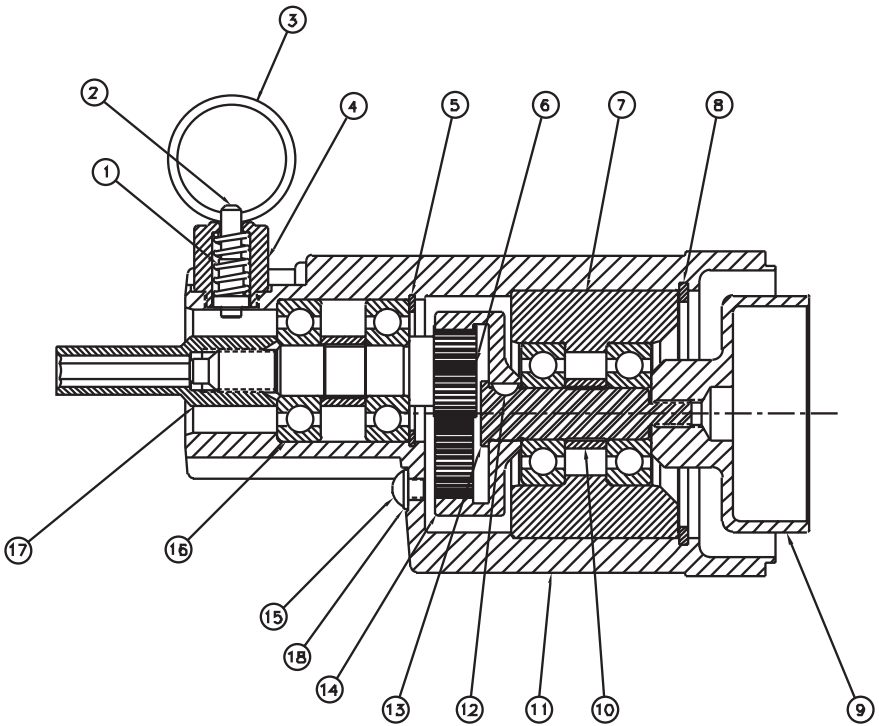

NOTE: THIS VIEW DOES NOT SHOW SHOULDER STRAP

structionParts.com 888-634-42

# 402002 – ASSY, SPEED INCREASER

ITEM	PART #	QTY.	DESCRIPTION	ITEM	PART #	QTY.	DESCRIPTION
1	803701	1	SPRING, C0390-047-1000-S	11	402102	1	HOUSING, SPEED INCREASER; MACHINED
2	343703	1	PLUNGER, BLACK OXIDE	12	612210	1	KEY, WOODRUFF
3	703701	1	RING, SPLIT	13	402104	1	SHAFT, INPUT; SPEED INCREASER
4	113706	1	PLUNGER BODY; BLACK OXIDE	14	402133	1	GEAR, INTERNAL
5	402125	1	RING, RETAINING; INTERNAL	15	402152	1	SCREW, BUTTON CAP; 1/4-28 X .25
6	402126	1	SHAFT, PINION GEAR	16	419661	4	BEARING, BALL; DEEP GROOVE
7	402105	1	BEARING ADAPTER; SPEED INCREASER	17	402136	1	DRIVER, HEX; BACK-PACK; BLACK OXIDE
8	402107	1	RING, SNAP; STEEL	18	402153	1	WASHER, NYLON; .252 ID X .472 OD
9	402166	1	CLUTCH DRUM				
10	402131	2	SPACER, BEARING				