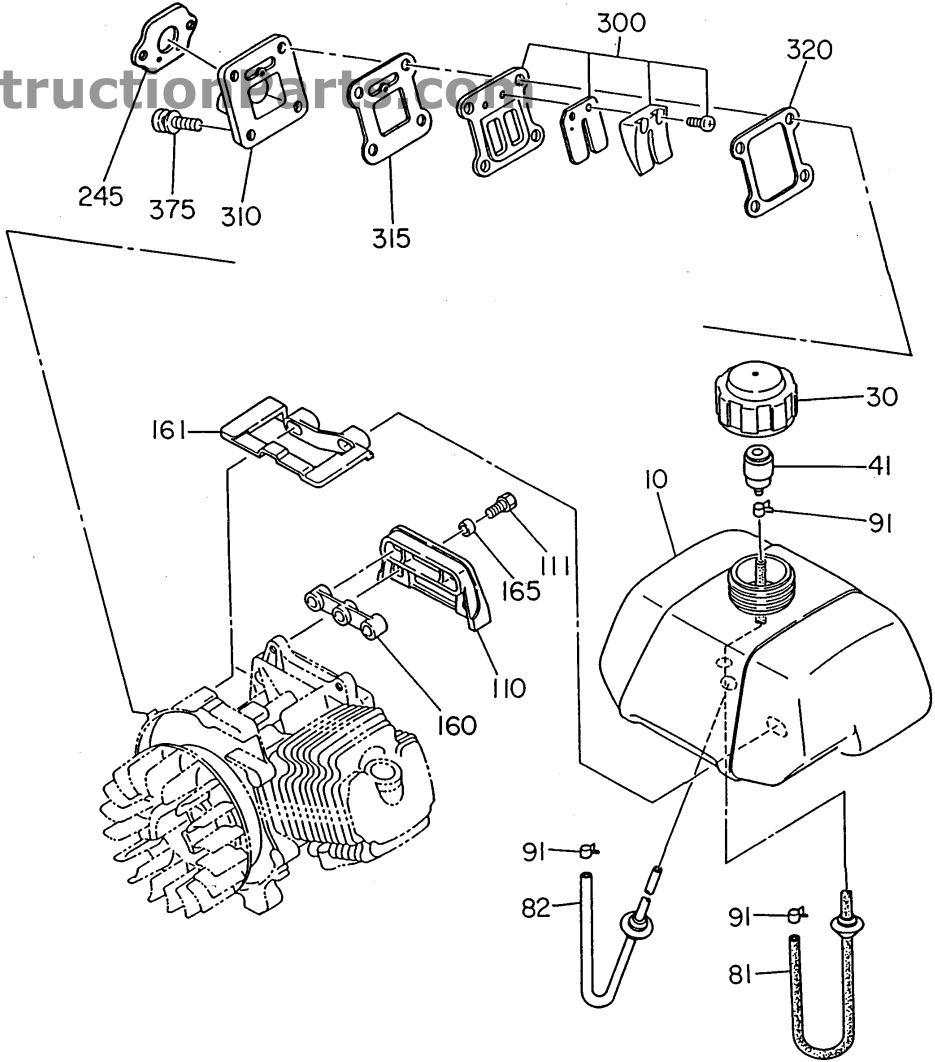

FIG. 600 - FUEL TANK

REF.	PART #	PART NAME	QTY.	REMARKS	INTERCHANGEABLE PART NUMBER
10	541-65041-00	FUEL TANK	1	Wyco #402212	
30	531-60150-00	FUEL TANK CAP	1	Wyco #402213	
41	523-65039-00	FILTER	1	Wyco #402214	
81	085-12799-70	TUBE AY BLACK	1	Wyco #402215	
82	085-12899-60	TUBE AY CLEAR YELLOW	1	Wyco #402216	
91	056-10599-90	HOSE CLAMP	3	Wyco #402217	EC01A-6070
110	541-65003-00	TANK BRACKET CP	1		
111	001-17051-40	BOLT AY	2		
160	541-65011-00	RUBBER CUSHION (B)	1		
161	541-65019-00	RUBBER CUSHION (A)	1		
165	023-00599-90	SPACER	2		EC01A-6027
245	541-65040-00	GASKET CARBURETOR	1		
300	541-30060-00	LEAD VALVE AY	1		
310	540-30480-01	INSULATOR AY	1		
315	540-35006-00	GASKET INSULATOR	1		
320	541-35028-00	PACKING	1		
375	011-90596-40	SOCKET HEAD BOLT	4