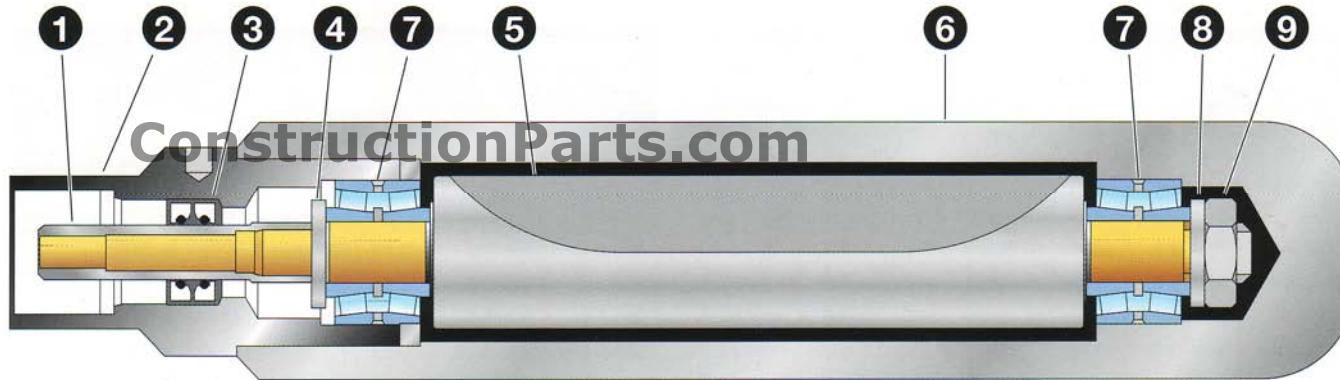

# Part #750-LI

No.	Description	Qty	Part No.
1	Driver, Hex	1	384446
2	Assy, End Cap: W/ Seals	1	207263
3	Seal, Oil	2	*****
4	Washer, Flat	1	887016
5	Rotor	1	717360
6	Housing, Square	1	587360
7	Bearing, Roller	2	097010
8	Washer, Flat	1	887011
9	Nut, Hex Jam; L.H. Thd	1	432707