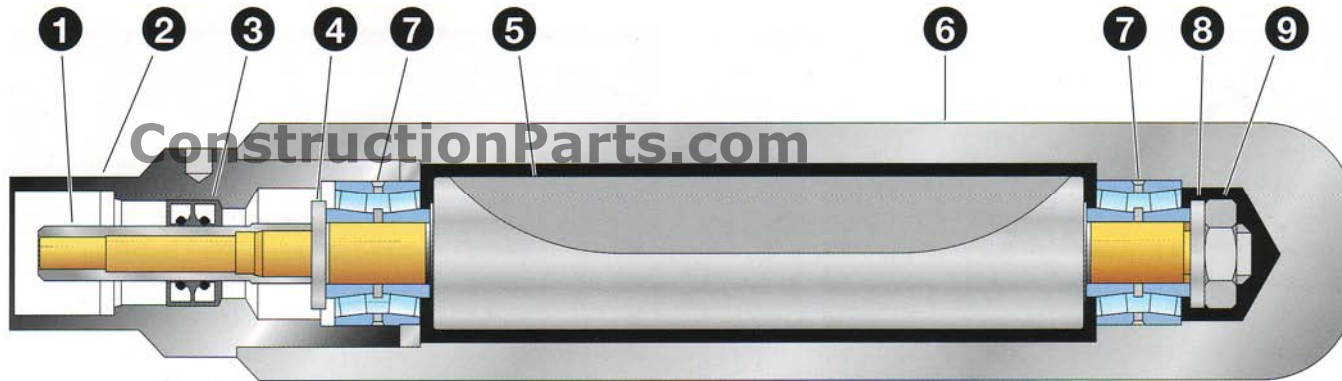

Part # 750-MI

No.	Description	Qty	Part No.
1	Driver, Hex	1	384446
2	Assy, End Cap: W/ Seals	1	207268
3	Seal, Oil	2	*****
4	Washer, Flat	1	887016
5	Rotor	1	717365
6	Housing, Square	1	587365
7	Bearing, Roller	2	097020
8	Washer, Flat	1	887011
9	Nut, Hex Jam; L.H. Thd	1	432707

***We recommend using End Cap Assy's with pressed in seals, however these parts are available separately upon request.