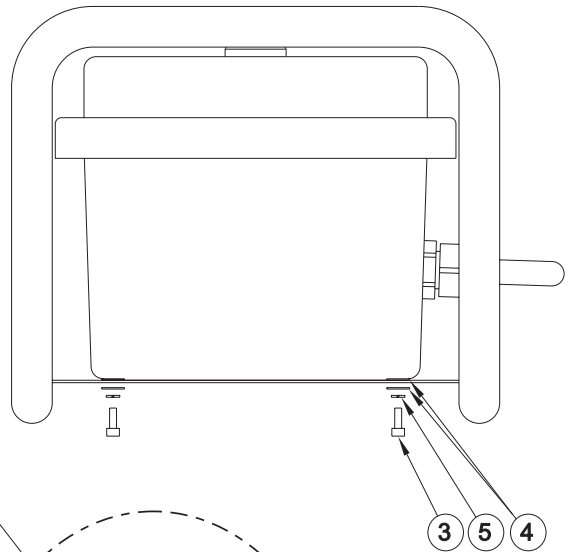

PARTS LIST

Item	Qty	Part No.	Description
1	1	416040	Assy, Frame; SELECTCycle®
2	1	399408	Plug, Lock; 20A/125-250V/Gnd; L1420P
		399409	Plug, Lock; 30A/125-250V/Gnd; L1430P
3	4	416060	Screw, Socket Head; #10-32 x 5/8"
		416039	Washer, Flat; #10
5	4	421226	Washer, Lock; Spring; #10

ConstructionParts.com

Wire Color	Plug Terminal
White	X
Black	Y
Green	G
Not Used	W

L1420P

Wire Color	Plug Terminal
White	X
Black	Y
Green	G
Not Used	W

L1430P

Wire Color	Plug Terminal
White	X
Black	Y
Green	G

L620P