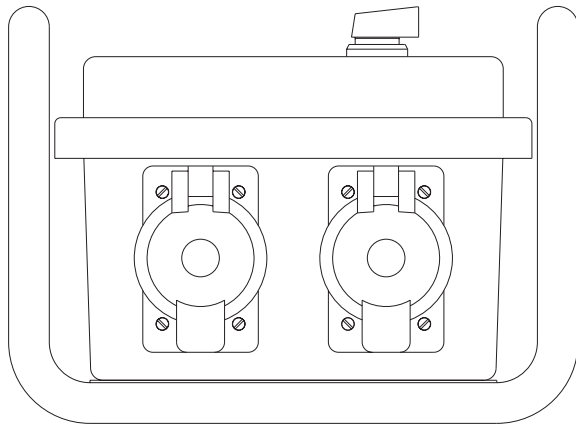

PARTS LIST

Item	Qty	Part No.	Description
1	1	416040	Assy, Frame; SELECTCycle®
2	1	399408	Plug, Lock; 20A/125-250V/Gnd; L1420P
		399409	Plug, Lock; 30A/125-250V/Gnd; L1430P
3	4	416060	Screw, Socket Head; #10-32 x 5/8"
		416039	Washer, Flat; #10
5	4	421226	Washer, Lock; Spring; #10

ConstructionParts.com

Wire Color	Plug Terminal
White	X
Black	Y
Green	G
Not Used	W

L1420P

Wire Color	Plug Terminal
White	X
Black	Y
Green	G
Not Used	W

L1430P

Wire Color	Plug Terminal
White	X
Black	Y
Green	G

L620P