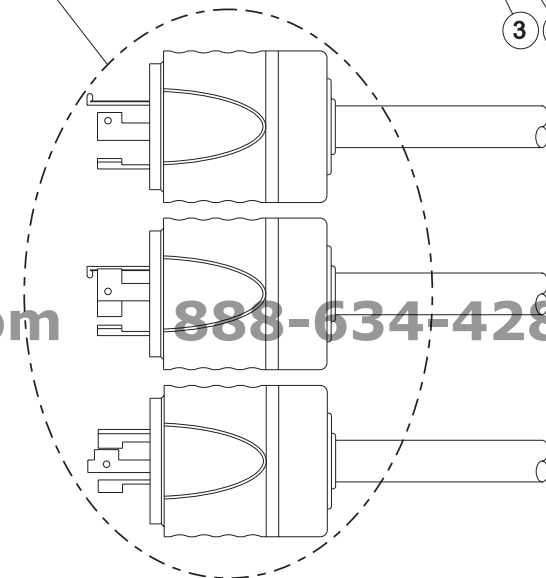

Wire Color	Plug Terminal
White	X
Black	Y
Green	G
Not Used	W

L1420P

Wire Color	Plug Terminal
White	X
Black	Y
Green	G
Not Used	W

L1430P

Wire Color	Plug Terminal
White	X
Black	Y
Green	G

L620P

2